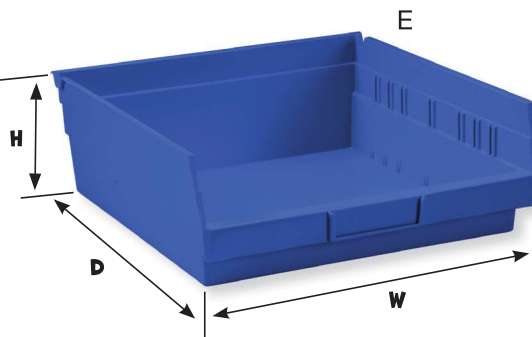

BINS, CASSETTES AND ACCESSORIES

Shelf Bins

Material - Made of industrial grade polymers

Improve Organization - Bins nest when not in use.

Color Options - Blue, Green, Ivory, Red, Semi-Clear and Yellow

 9701-01, 9702-01, 9703-01, 9704-01, 9802-01, 9803-01

BLUE

GREEN

IVORY

RED

SEMI-CLEAR

YELLOW

A

B

C

D

E

	Item #	Description	Dimensions W x H x D	Qty.
✓	A 1435*	Shelf Bin	2¼ x 4 x 11½	1
✓ ✓	7184	Bin Labels, Fanfolded	1½ ¹⁶ x 1³ ¹⁶	1,000
✓ ✓	16083	Bin Label Extension Holder	1½ ¹⁶ x 1½ ¹⁶	1
✓ ✓ ✓	9802-01	HCL® Bin Lens for 1435	1½ ¹⁶ x 7⁄8	12

*Specify color when ordering.

9802-01:

 **WARNING: Cancer**
www.P65Warnings.ca.gov

	Item #	Description	Dimensions W x H x D	Qty.
✓	B 1440*	Shelf Bin	4½ x 4 x 11½	1
✓ ✓ ✓	1942-01	HCL® Dividers for 1440 1450 & 1451	4"W	6
✓	1941	Dividers for 1440, 1450 & 1451, Black	4"W	6
✓ ✓	7165	Bin Labels, Fanfolded	2½ ¹⁶ x 1³ ¹⁶	1,000
✓ ✓	16081	Bin Label Extension Holder	2½ ¹⁶ x 1½	1
✓ ✓ ✓	9803-01	HCL® Bin Lens	2½ ¹⁶ x ¾	12
✓ ✓ ✓	9701-01	HCL® Stacking Bracket for 1440, 1450 & 1451	4½ x 2½ x 2½	1