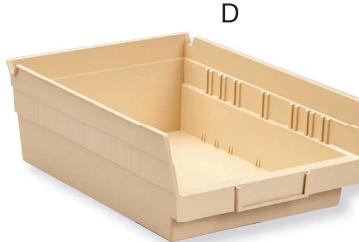

BINS, CASSETTES AND ACCESSORIES

Shelf Bins

Material - Made of industrial grade polymers

Improve Organization - Bins nest when not in use.

Color Options - Blue, Green, Ivory, Red, Semi-Clear and Yellow

 9701-01, 9702-01, 9703-01, 9704-01, 9802-01, 9803-01

C

D

E

	Item #	Description	Dimensions W x H x D	Qty.
✓	A 1435*	Shelf Bin	2¼ x 4 x 11½	1
✓ ✓	7184	Bin Labels, Fanfolded	1½ ¹⁶ x 1³ ¹⁶	1,000
✓ ✓	16083	Bin Label Extension Holder	1½ ¹⁶ x 1½ ¹⁶	1
✓ ✓ ✓	9802-01	HCL® Bin Lens for 1435	1½ ¹⁶ x 7⁄8	12

*Specify color when ordering.

9802-01:

 **WARNING: Cancer**
www.P65Warnings.ca.gov

	Item #	Description	Dimensions W x H x D	Qty.
✓	B 1440*	Shelf Bin	4½ x 4 x 11½	1
✓ ✓ ✓	1942-01	HCL® Dividers for 1440 1450 & 1451	4"W	6
✓	1941	Dividers for 1440, 1450 & 1451, Black	4"W	6
✓ ✓	7165	Bin Labels, Fanfolded	2½ ¹⁶ x 1³ ¹⁶	1,000
✓ ✓	16081	Bin Label Extension Holder	2½ ¹⁶ x 1½	1
✓ ✓ ✓	9803-01	HCL® Bin Lens	2½ ¹⁶ x ¾	12
✓ ✓ ✓	9701-01	HCL® Stacking Bracket for 1440, 1450 & 1451	4½ x 2½ x 2½	1