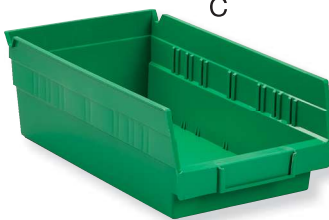

BINS, CASSETTES AND ACCESSORIES

Shelf Bins

Material - Made of industrial grade polymers

Improve Organization - Bins nest when not in use.

Color Options - Blue, Green, Ivory, Red, Semi-Clear and Yellow

 9701-01, 9702-01, 9703-01, 9704-01, 9802-01, 9803-01

C

D

E

	Item #	Description	Dimensions W x H x D	Qty.
✓	A 1435*	Shelf Bin	2¼ x 4 x 11½	1
✓ ✓	7184	Bin Labels, Fanfolded	1½ ¹⁶ x 1³ ¹⁶	1,000
✓ ✓	16083	Bin Label Extension Holder	1½ ¹⁶ x 1½ ¹⁶	1
✓ ✓ ✓	9802-01	HCL® Bin Lens for 1435	1½ ¹⁶ x 7⁄8	12

*Specify color when ordering.

9802-01:

 **WARNING: Cancer**
www.P65Warnings.ca.gov

	Item #	Description	Dimensions W x H x D	Qty.
✓	B 1440*	Shelf Bin	4½ x 4 x 11½	1
✓ ✓ ✓	1942-01	HCL® Dividers for 1440 1450 & 1451	4"W	6
✓	1941	Dividers for 1440, 1450 & 1451, Black	4"W	6
✓ ✓	7165	Bin Labels, Fanfolded	2½ ¹⁶ x 1³ ¹⁶	1,000
✓ ✓	16081	Bin Label Extension Holder	2½ ¹⁶ x 1½	1
✓ ✓ ✓	9803-01	HCL® Bin Lens	2½ ¹⁶ x ¾	12
✓ ✓ ✓	9701-01	HCL® Stacking Bracket for 1440, 1450 & 1451	4½ x 2½ x 2½	1